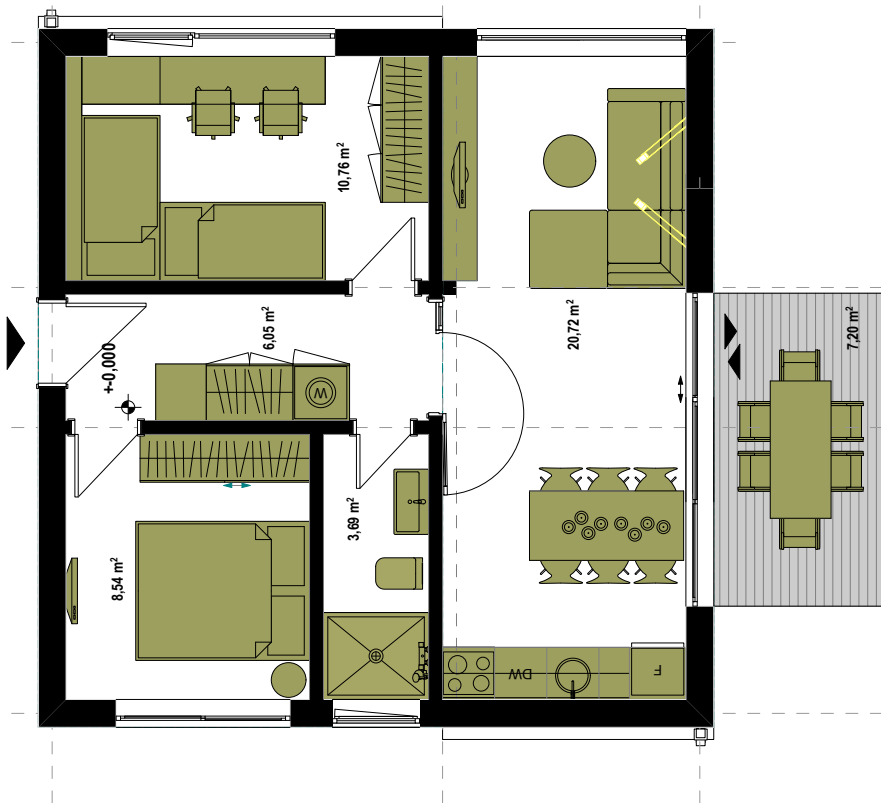

14.11.2017

Veranda	7.20m ²
Total floorage	62.47m²
Total	69.67m ²